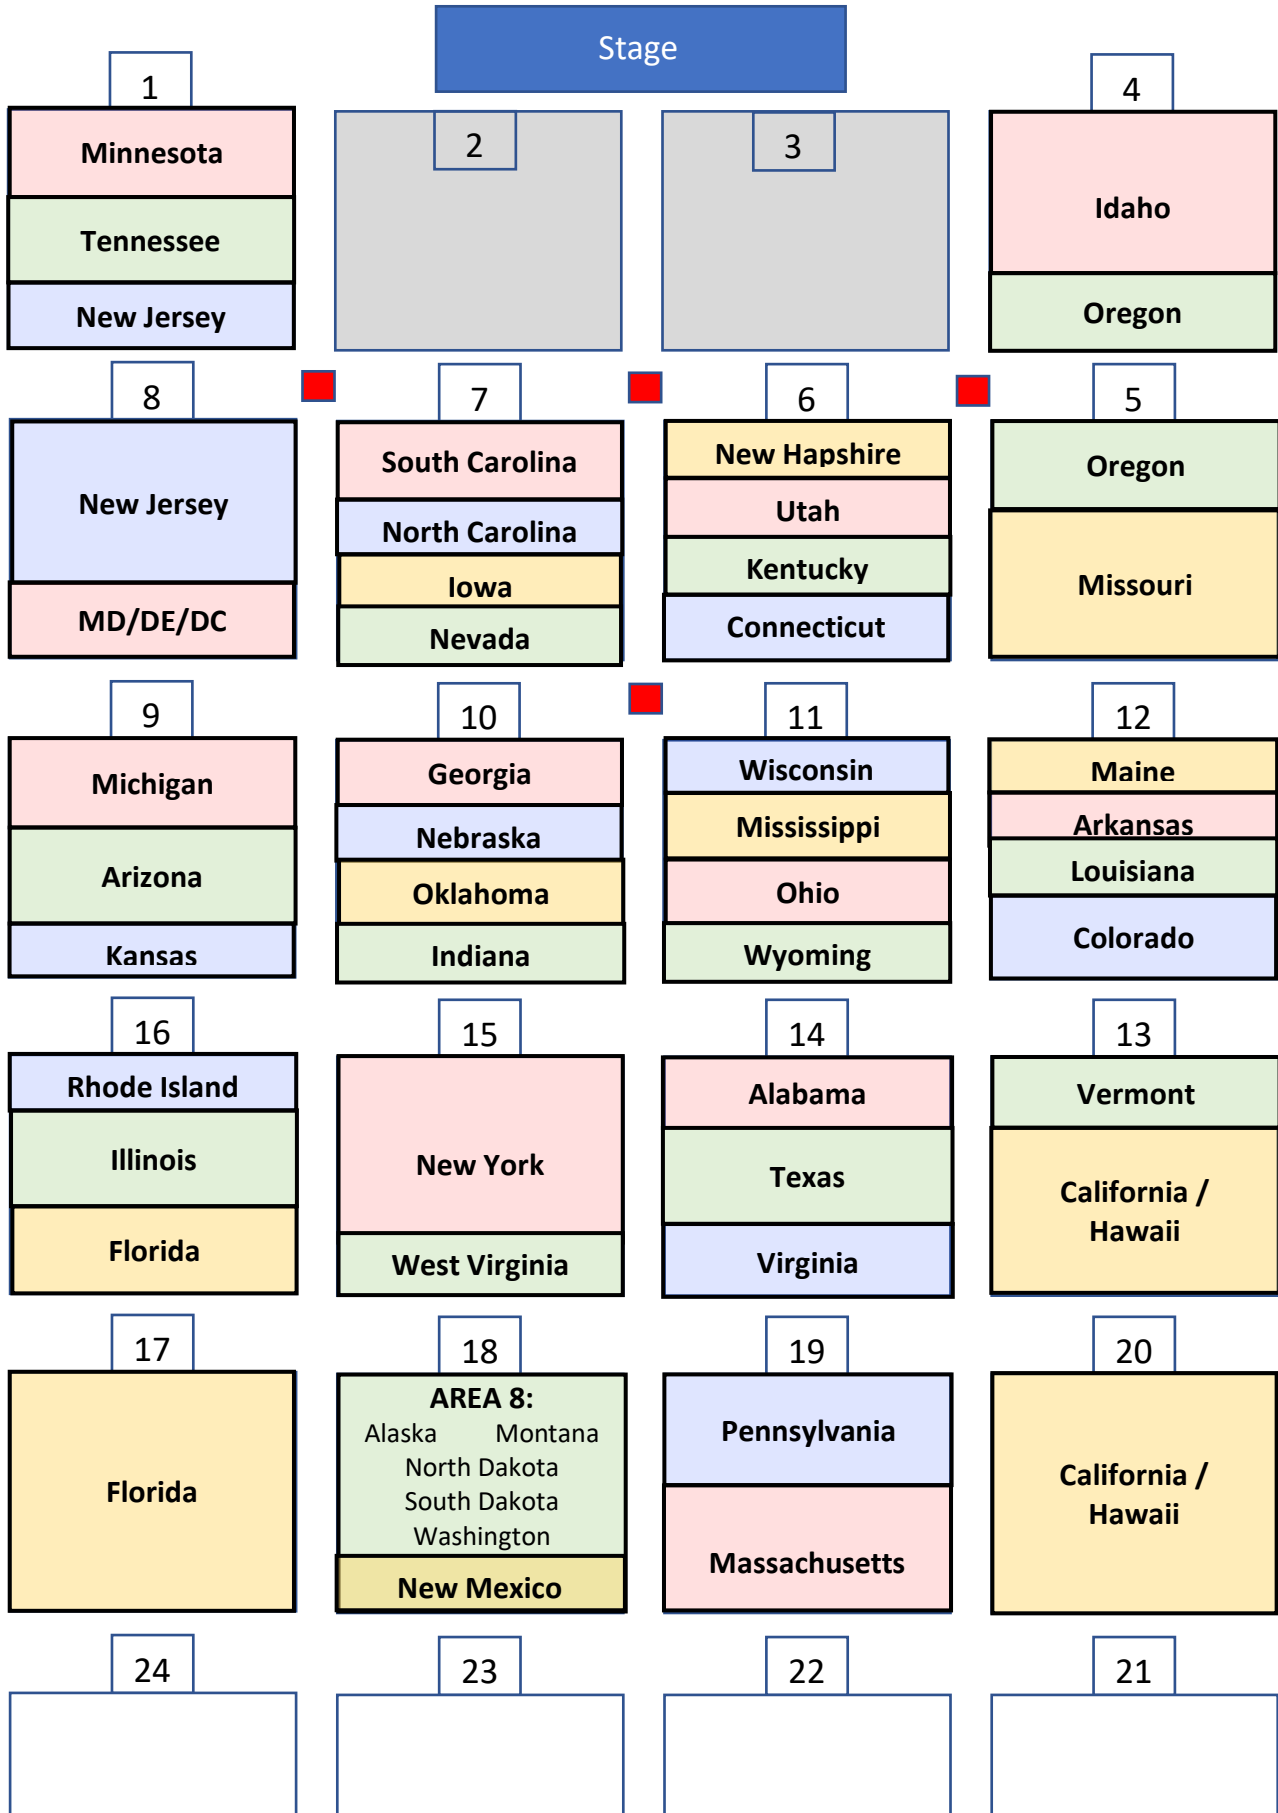

# 2021 BPO Elks Convention Seating Chart – Tampa, FL

## 2021 BPO Elks Convention Seating Chart – Tampa, FL

STATE	SECTION	ROW #s	# ROWS
Alabama	14	1 – 3	3
Alaska (w/ Area 8)	18	1 – 11	11
Arizona	9	6 – 12	7
Arkansas	12	4 – 5	2
California/Hawaii	13	5 – 14	24
	20	1 – 14	
Colorado	12	8 – 14	7
Connecticut	6	9 – 12	4
Florida	16	9 – 14	20
	17	1 – 14	
Georgia	10	1 – 3	3
Idaho	4	1 – 10	10
Illinois	16	3 – 8	6
Indiana	10	11 – 14	4
Iowa	7	9 – 12	4
Kansas	9	13 – 14	2
Kentucky	6	5 – 8	4
Louisiana	12	6 – 7	2
Maine	12	1 – 3	3
Maryland-Delaware-DC	8	10 – 14	5
Massachusetts	19	7 – 14	8
Michigan	9	1 – 5	5
Minnesota	1	1 – 5	5
Mississippi	11	4 – 5	2
Missouri	5	6 – 14	9
Montana (w/ Area 8)	18	1 – 11	11

STATE	SECTION	ROW #s	# ROWS
Nebraska	10	4 – 6	3
Nevada	7	13 – 14	2
New Hampshire	6	1 – 2	2
New Jersey	1	11 – 14	13
	8	1 – 9	
New Mexico	18	12 – 14	3
New York	15	1 – 12	12
North Carolina	7	6 – 8	3
North Dakota (w/ Area 8)	18	1 – 11	11
Ohio	11	6 – 11	6
Oklahoma	10	7 – 10	4
	4	11 – 14	
Oregon	5	1 - 5	9
	19	1 – 6	
Pennsylvania	19	1 – 6	6
Rhode Island	16	1 – 2	2
South Carolina	7	1 – 5	5
South Dakota (w/ Area 8)	18	1 – 11	11
Tennessee	1	6 – 10	5
Texas	14	4 – 10	7
Utah	6	3 – 4	2
Vermont	13	1 – 4	4
Virginia	14	11 – 14	4
Washington (w/Area 8)	18	1 – 11	11
West Virginia	15	13 – 14	2
Wisconsin	11	1 – 3	3
Wyoming	11	12 – 14	4