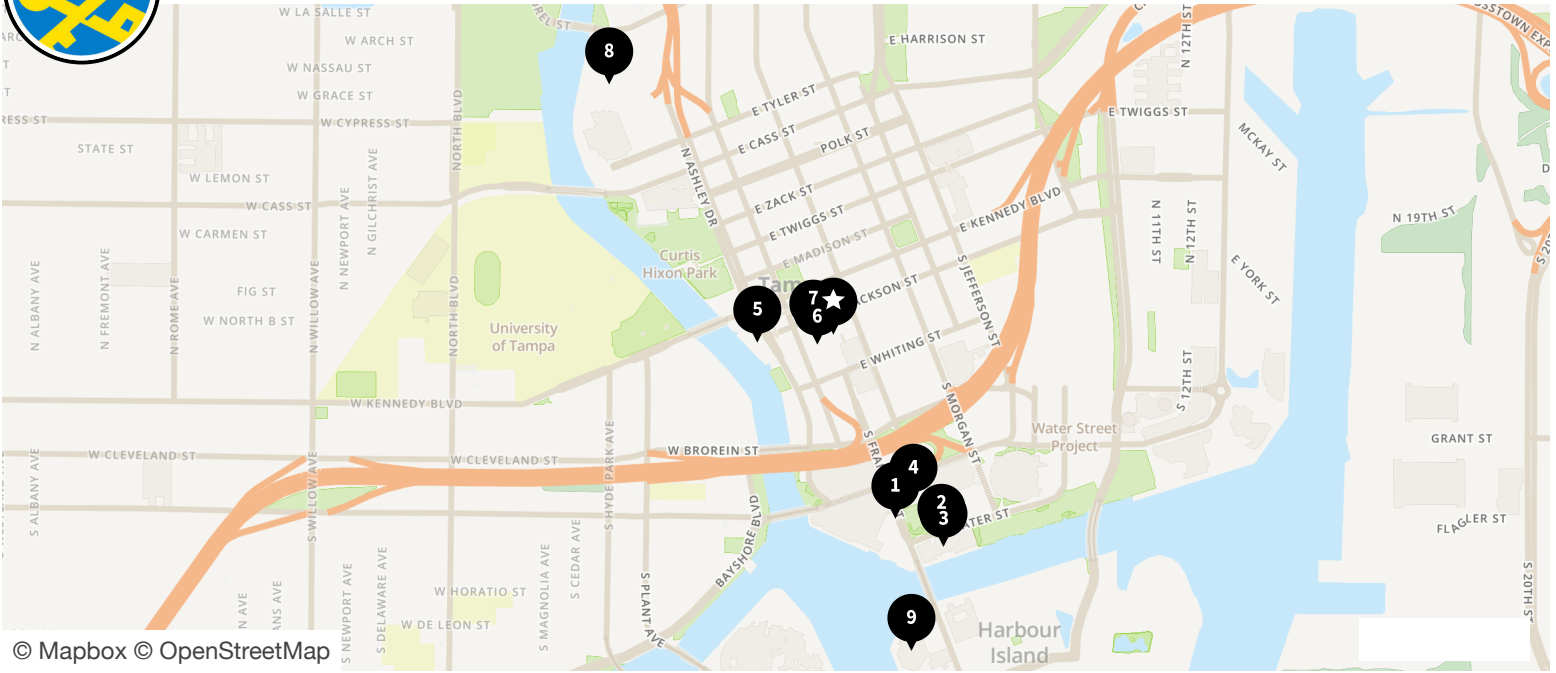

Elks Hotels

© Mapbox © OpenStreetMap

- ★** **Unlock Tampa Bay Visitors Center**
201 N Franklin St
Tampa, FL 33602
- 1** **Tampa Convention Center**
Things to Do
333 S Franklin St
Tampa, FL 33602
- 2** **Tampa Marriott Water Street**
Lodging
700 S Florida Ave
Tampa, FL 33602
- 3** **JW Tampa Marriott Water Street**
Lodging
510 Water Street Tampa
Tampa, FL 33602
- 4** **Embassy Suites Tampa-Downtown Convention Center**
Lodging
513 S Florida Ave
Tampa, FL 33602
- 5** **Sheraton Tampa Riverwalk Hotel**
Lodging
200 N Ashley Dr
Tampa, FL 33602
- 6** **Hyatt Place Tampa Downtown**
Lodging
325 N Florida Avenue
Tampa, Florida 33602
- 7** **Hilton Tampa Downtown**
Lodging
211 N Tampa St
Tampa, FL 33602
- 8** **The Barrymore Hotel Tampa Riverwalk**
Lodging
111 W Fortune St
Tampa, FL 33602
- 9** **The Westin Tampa Waterside**
Lodging
725 S Harbour Island Blvd
Tampa, FL 33602

Step inside these locations in 360° at <https://share.threshold360.com/map/y4mtqm>