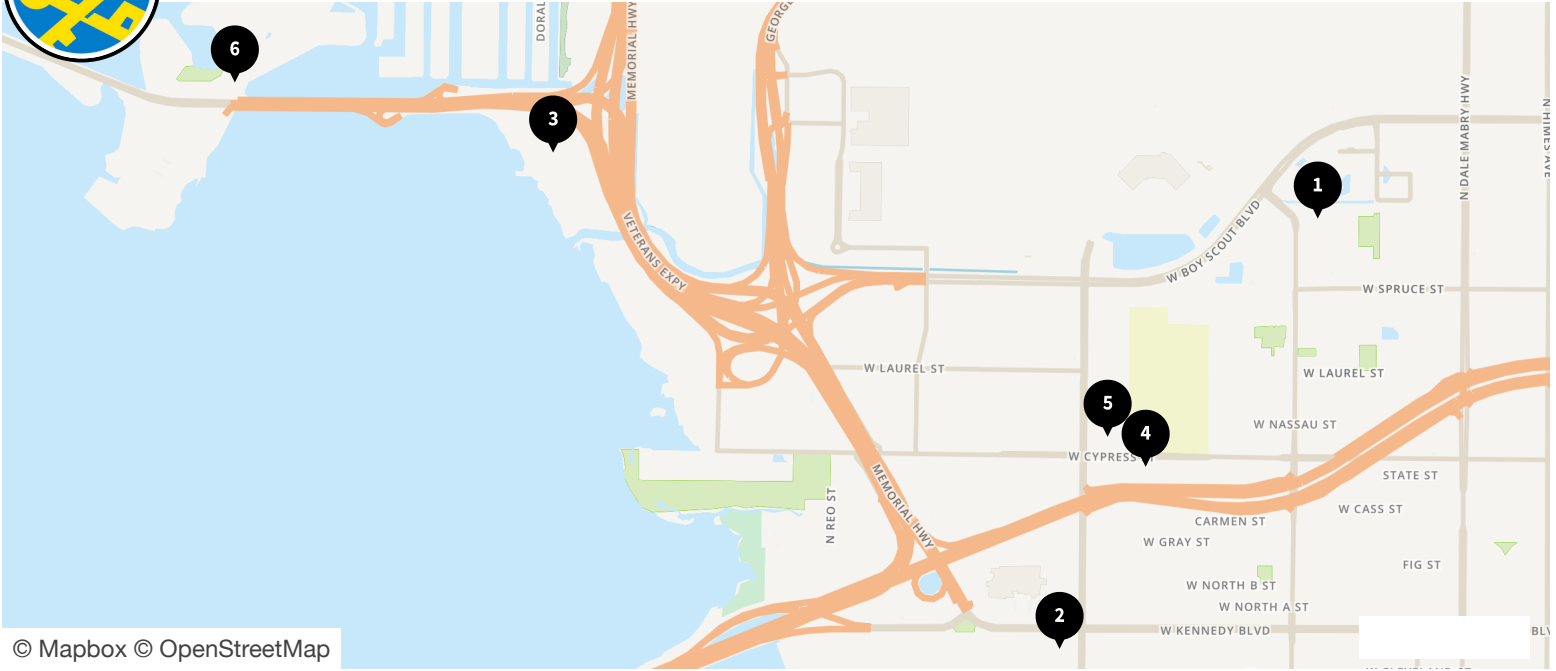

Elks Hotels

© Mapbox © OpenStreetMap

- 1** Hilton Tampa Airport Westshore
Lodging
2225 N Lois Ave
Tampa, FL 33607
- 2** The Westshore Grand, a Tribute Portfolio Hotel
Lodging
4860 W Kennedy Blvd
Tampa, FL 33609
- 3** Grand Hyatt Tampa Bay
Lodging
2900 Bayport Drive
Tampa, FL 33607
- 4** DoubleTree by Hilton Tampa Airport-Westshore
Lodging
4500 W Cypress St
Tampa, FL 33607
- 5** Tampa Marriott Westshore
Lodging
1001 N Westshore Blvd
Tampa, FL 33607
- 6** The Westin Tampa Bay
Lodging
7627 Courtney Campbell Cswy
Tampa, FL 33607

Step inside these locations in 360° at <https://share.threshold360.com/map/y39smz>