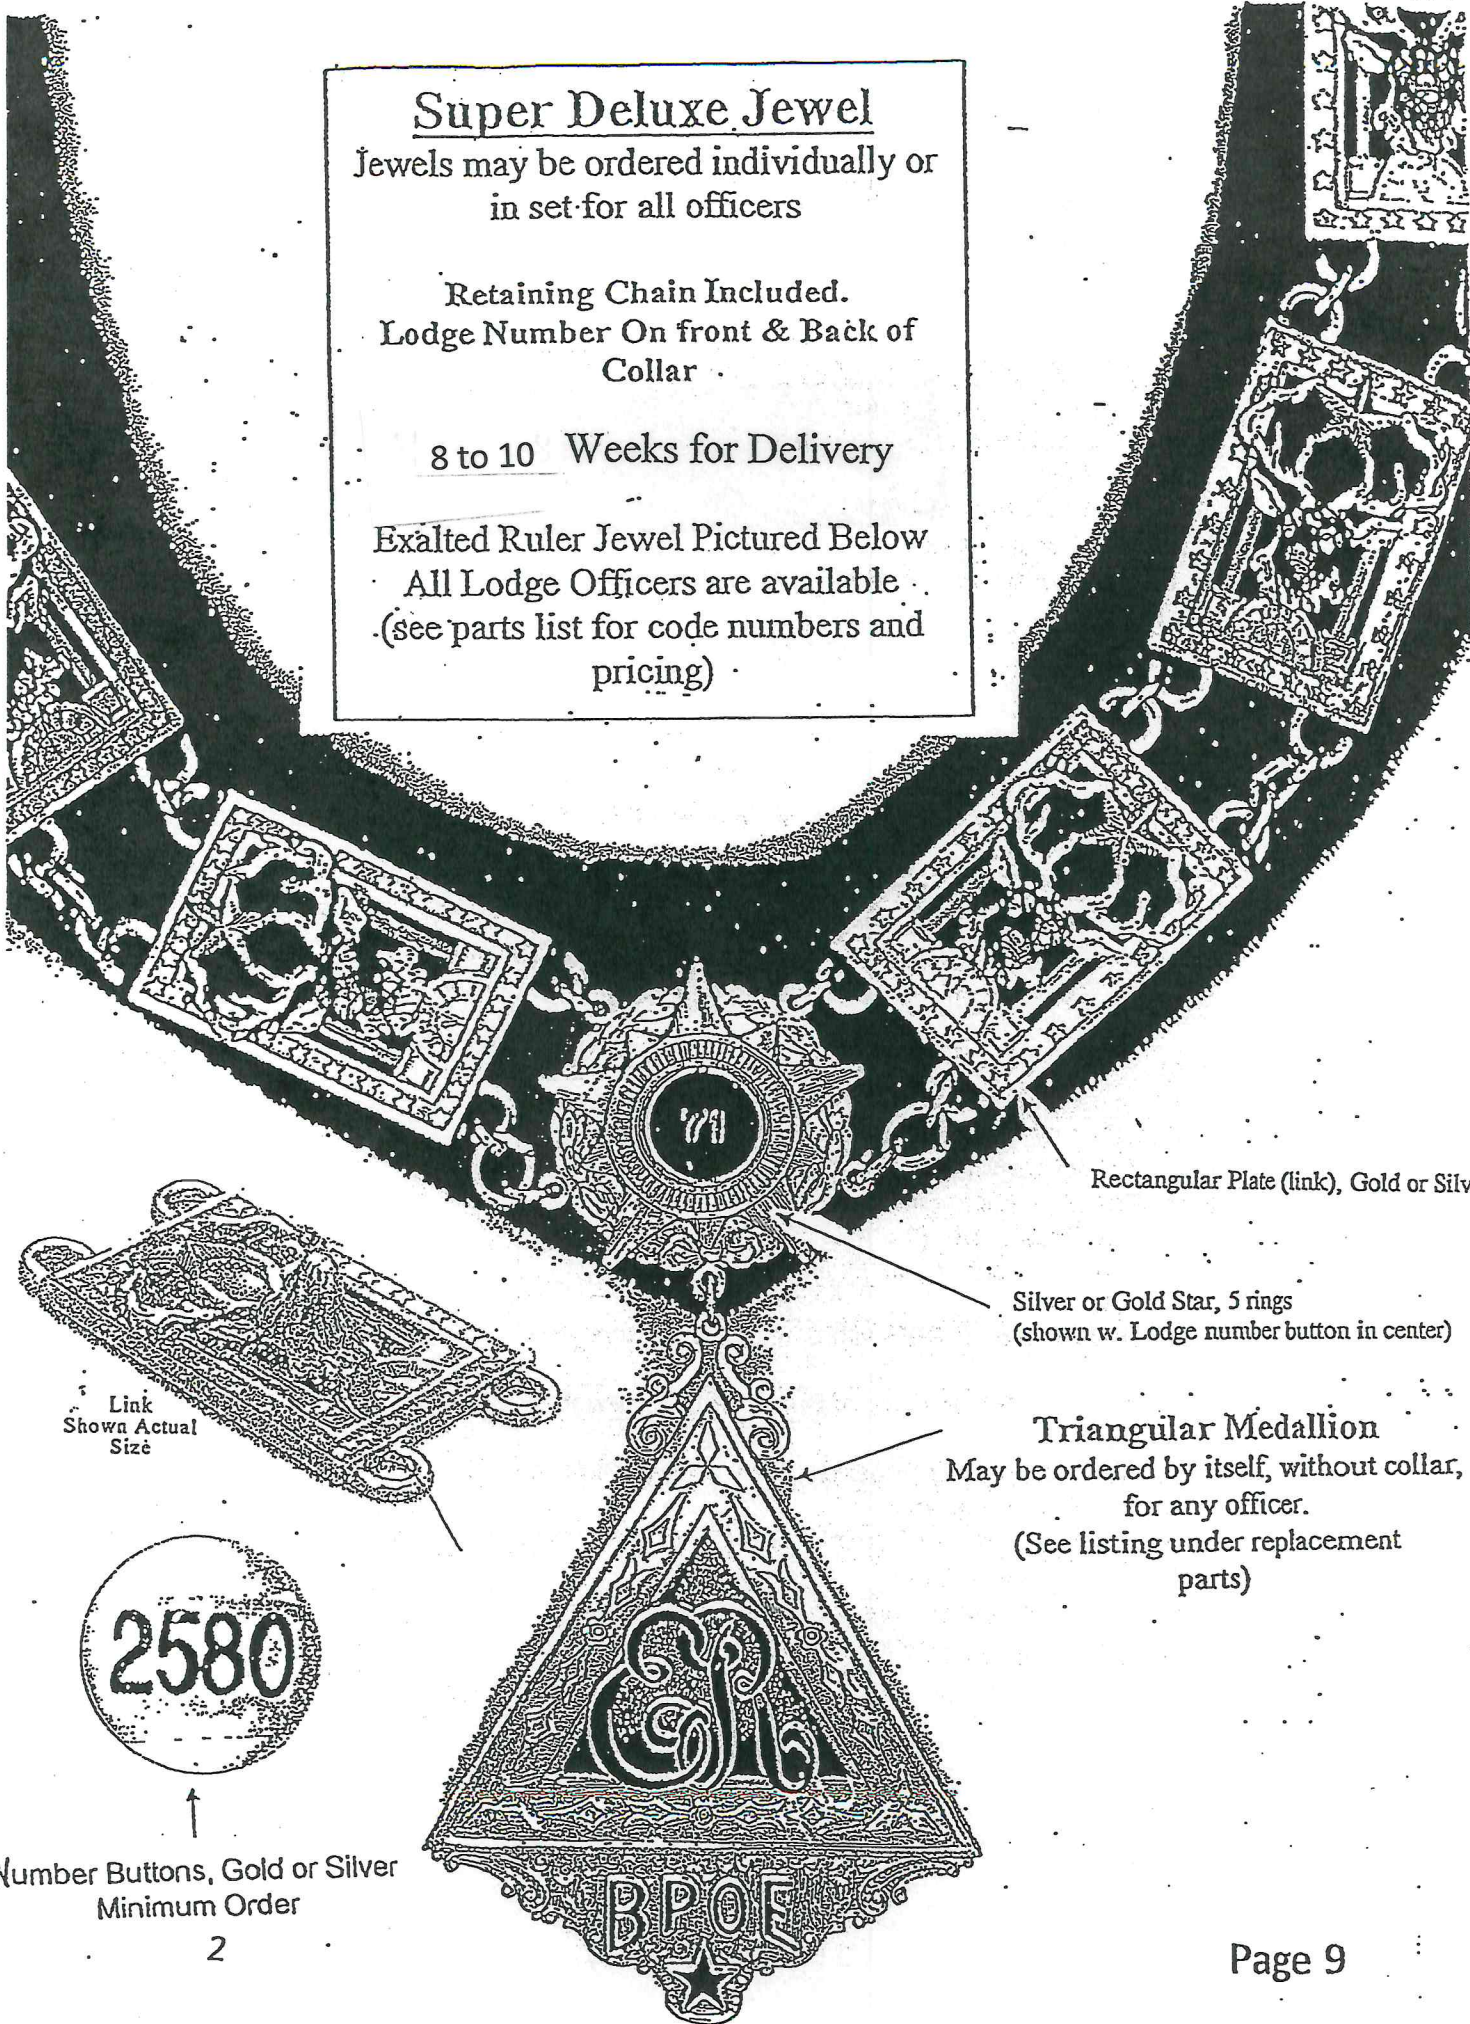

# Super Deluxe Jewel

Jewels may be ordered individually or  
in set for all officers

Retaining Chain Included.  
Lodge Number On front & Back of  
Collar

8 to 10 Weeks for Delivery

Exalted Ruler Jewel Pictured Below  
All Lodge Officers are available  
(see parts list for code numbers and  
pricing)