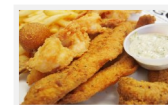

BASKETS

Chicken Finger Basket	$6
Shrimp Basket	$7
Fish Basket	$8
(Baskets are served with French Fries)	

A LA CARTE

Appetizer (ask your server for selection)	$6.50
Soup or Salad	$3.00
Dessert	$4.00
Ice Cream	$3.00
French Fries or Baked Potato	$2.50