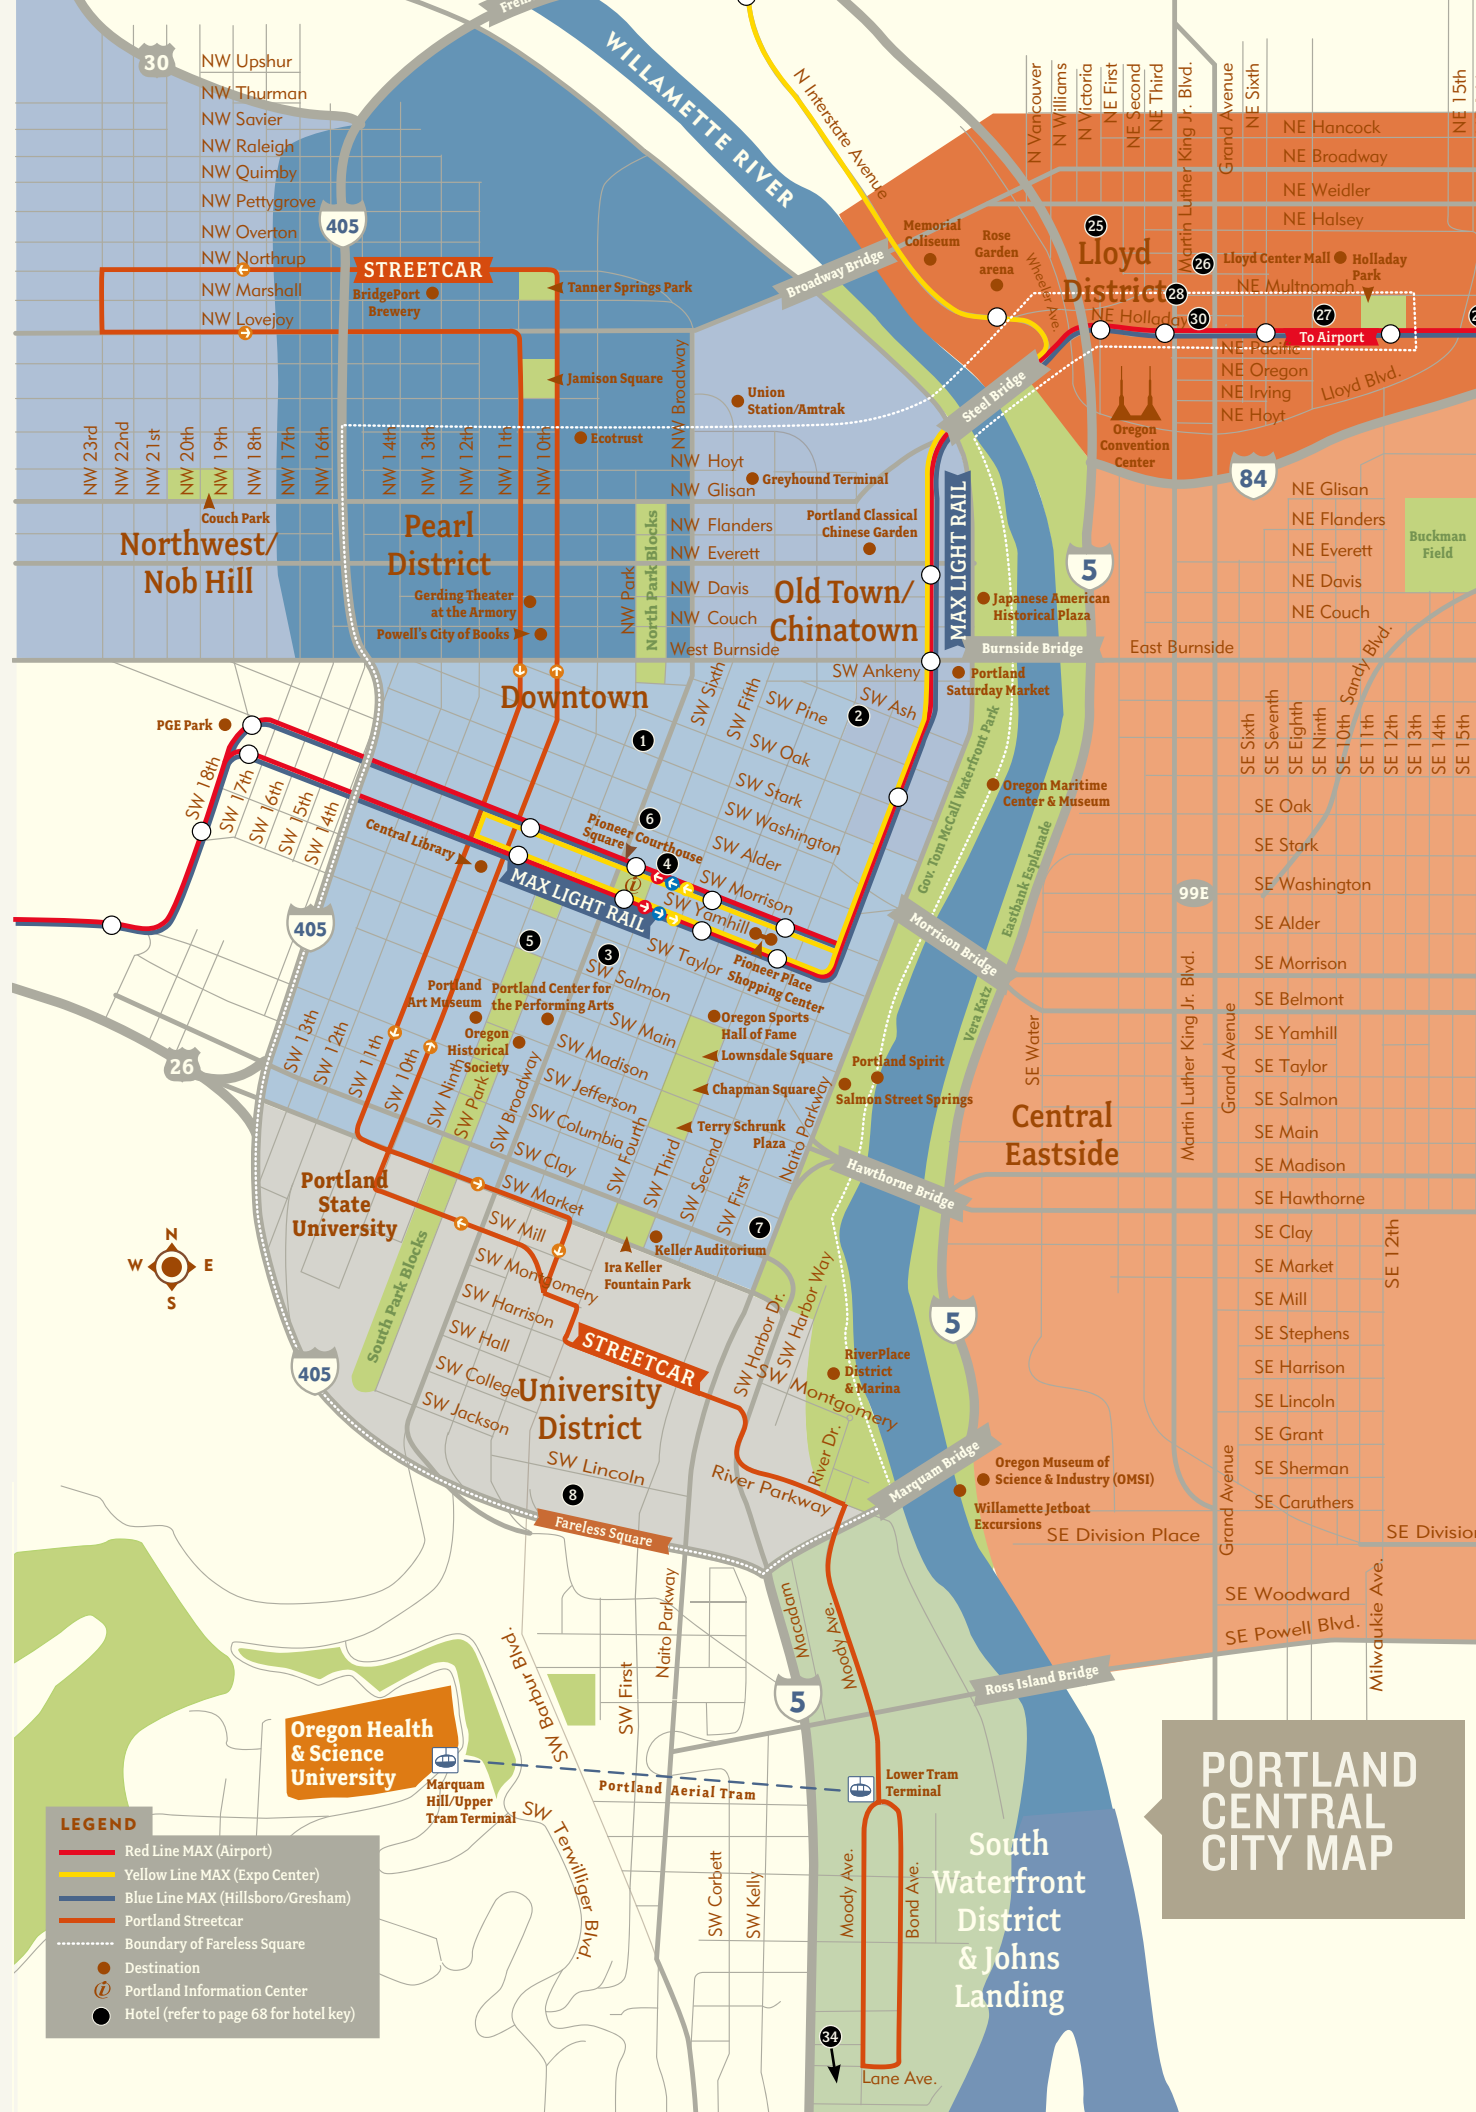

HOTEL MAP INDEX

CENTRAL CITY

DOWNTOWN & NORTHWEST/NOB HILL

MAP	HOTEL NAME	ROOMS
1	The Benson Hotel	287
2	Embassy Suites — Portland Downtown	276
3	Hilton Portland & Executive Tower	782
4	The Nines Hotel (slated to open summer 2008)	330
5	The Paramount Hotel	154
6	Portland Marriott City Center on Broadway	249
7	Portland Marriott Downtown Waterfront	503
8	University Place	235

LLOYD DISTRICT & CENTRAL EASTSIDE

MAP	HOTEL NAME	ROOMS
25	Crowne Plaza Downtown/Convention Center	240
26	Courtyard by Marriott — Lloyd Center	202
27	Doubletree Hotel & Executive Meeting Center	476
28	La Quinta Inn — Convention Center	79
29	Marriott Residence Inn at Lloyd Center	168
30	Red Lion Hotel Portland Convention Center	174

LEGEND

- Red Line MAX (Airport)
- Yellow Line MAX (Expo Center)
- Blue Line MAX (Hillsboro/Gresham)
- Portland Streetcar
- Boundary of Fareless Square
- Destination
- i Portland Information Center
- Hotel (refer to page 68 for hotel key)

**PORTLAND
CENTRAL CITY MAP**