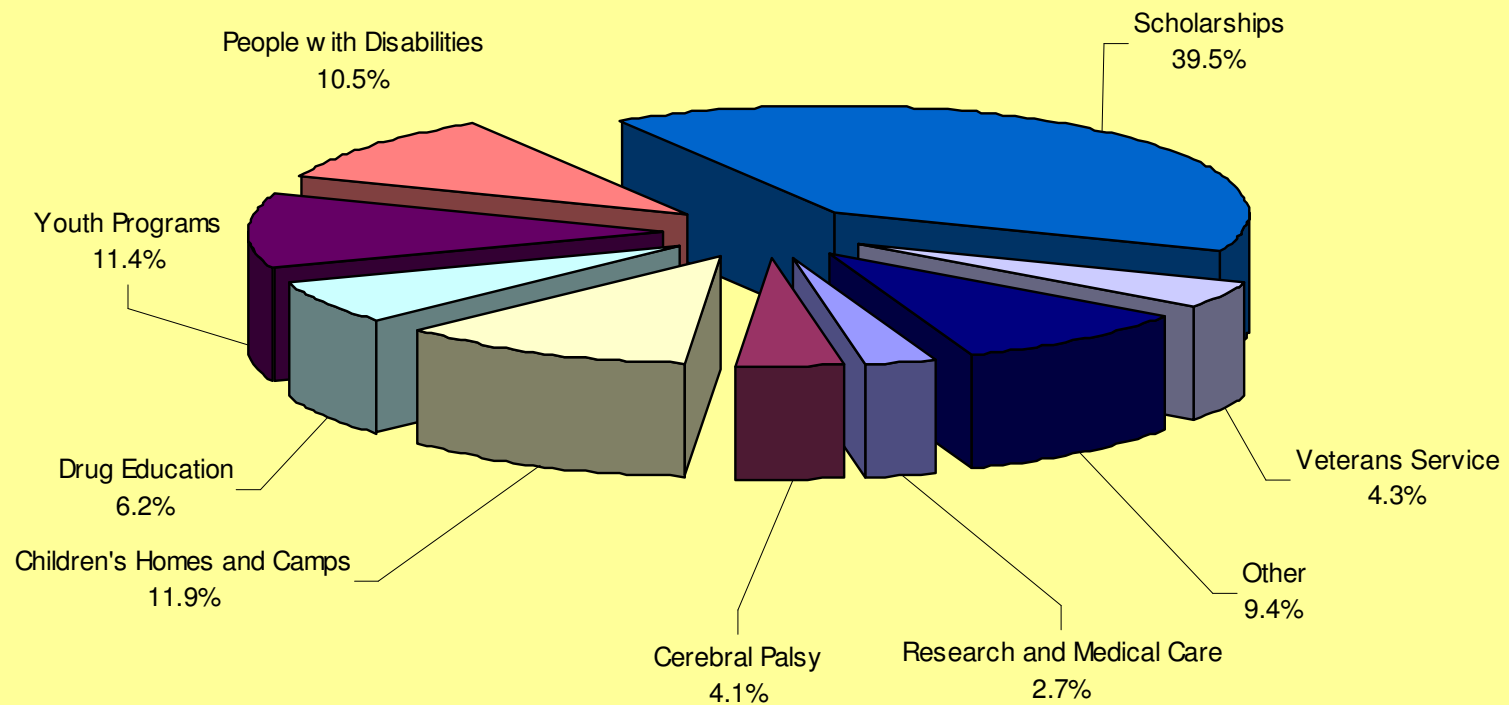

State Grants: *What has the ENF done for you lately?*

**Elks National Foundation
How the states used our grants in 2007-08**