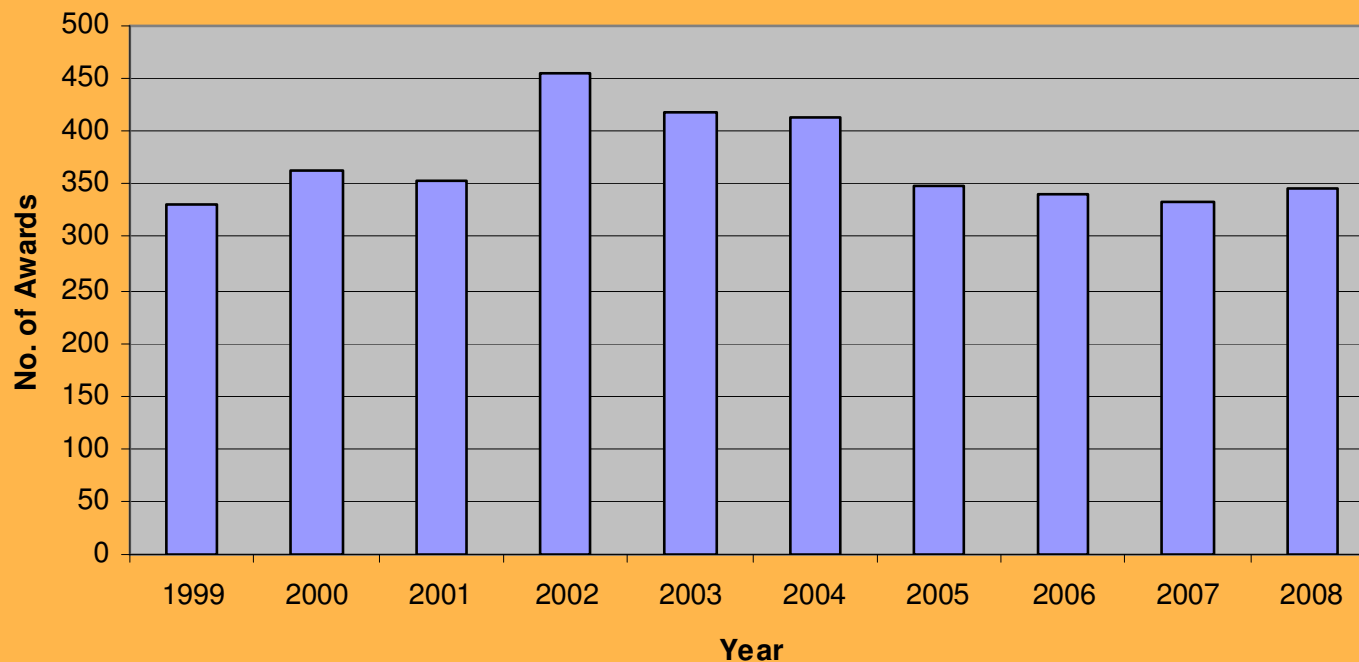

Legacy Awards

Although the change means we will be awarding fewer scholarships – 250 vs. an average of 340 in recent years – we'll be helping students in a more meaningful way.

**ENF Legacy Awards
Awarded by Year**